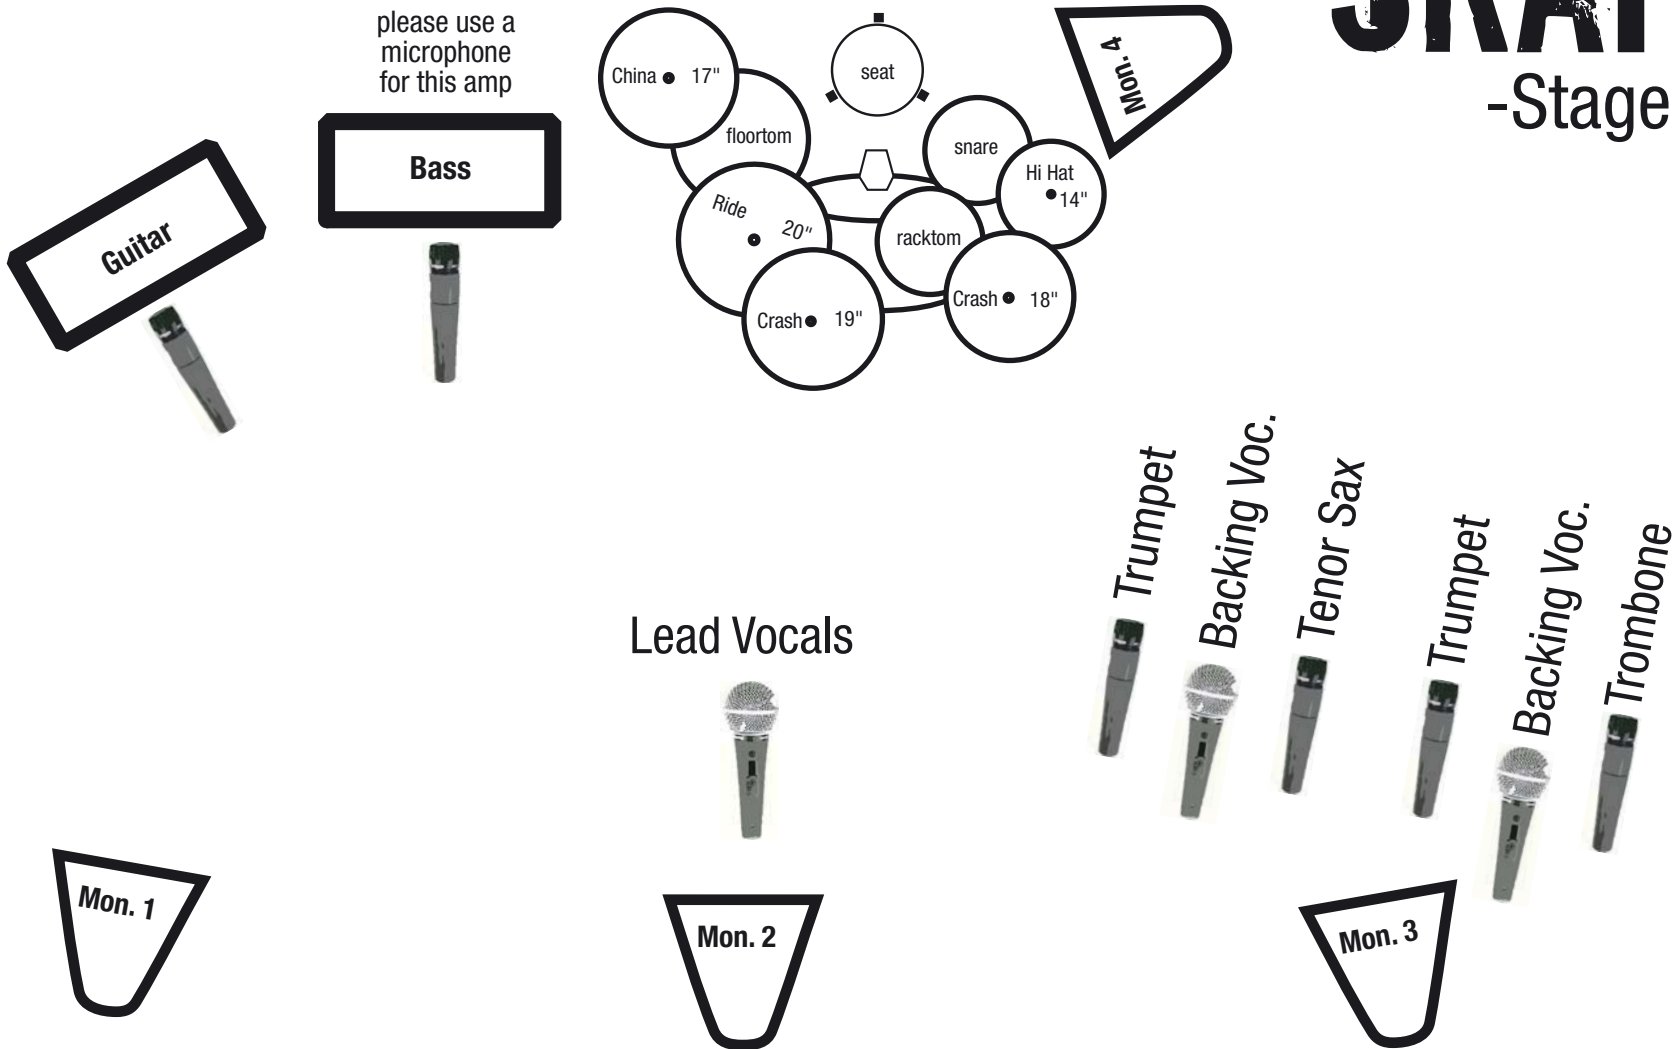

SKAFIELD

-Stageplan-

- Mon. 1 - Lead Vocals, Horn Section, Bass, Bassdrum
- Mon. 2 - Lead Vocals, Guitar, Horn Section, Bass, Snare!, Bassdrum!
- Mon. 3 - Lead Vocals, Backing Vocals, Horn Section, Guitar, Bass, Bassdrum
- Mon. 4 - Lead Vocals, Guitar, Horn Section, Bass, Bassdrum